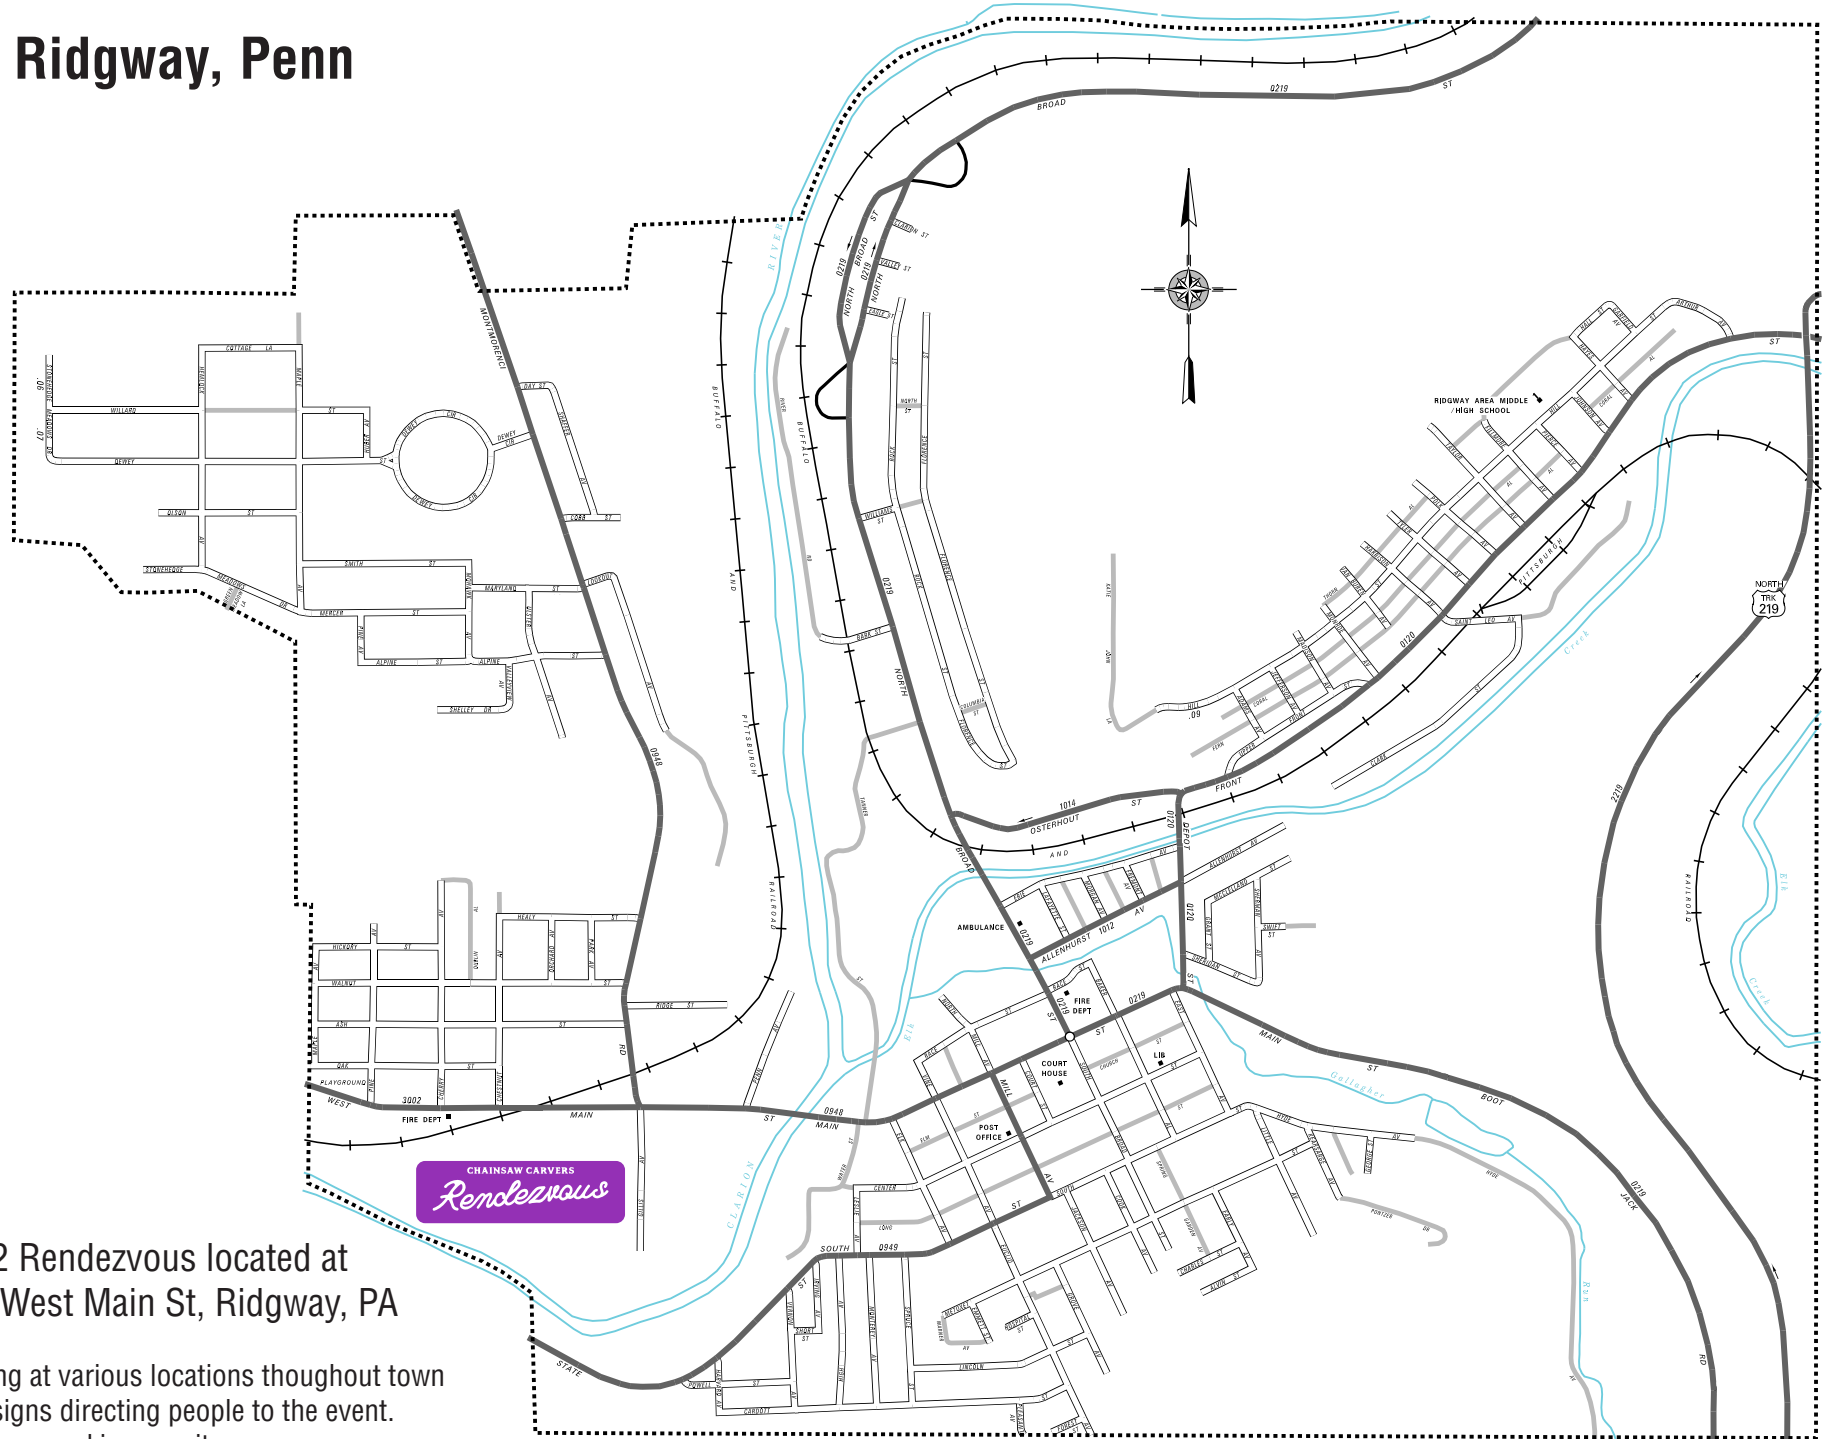

Ridgway, Penn

CHAINSAW CARVERS
Rendezvous

2022 Rendezvous located at
260 West Main St, Ridgway, PA

Parking at various locations throughout town
with signs directing people to the event.
Handicap parking on-site.